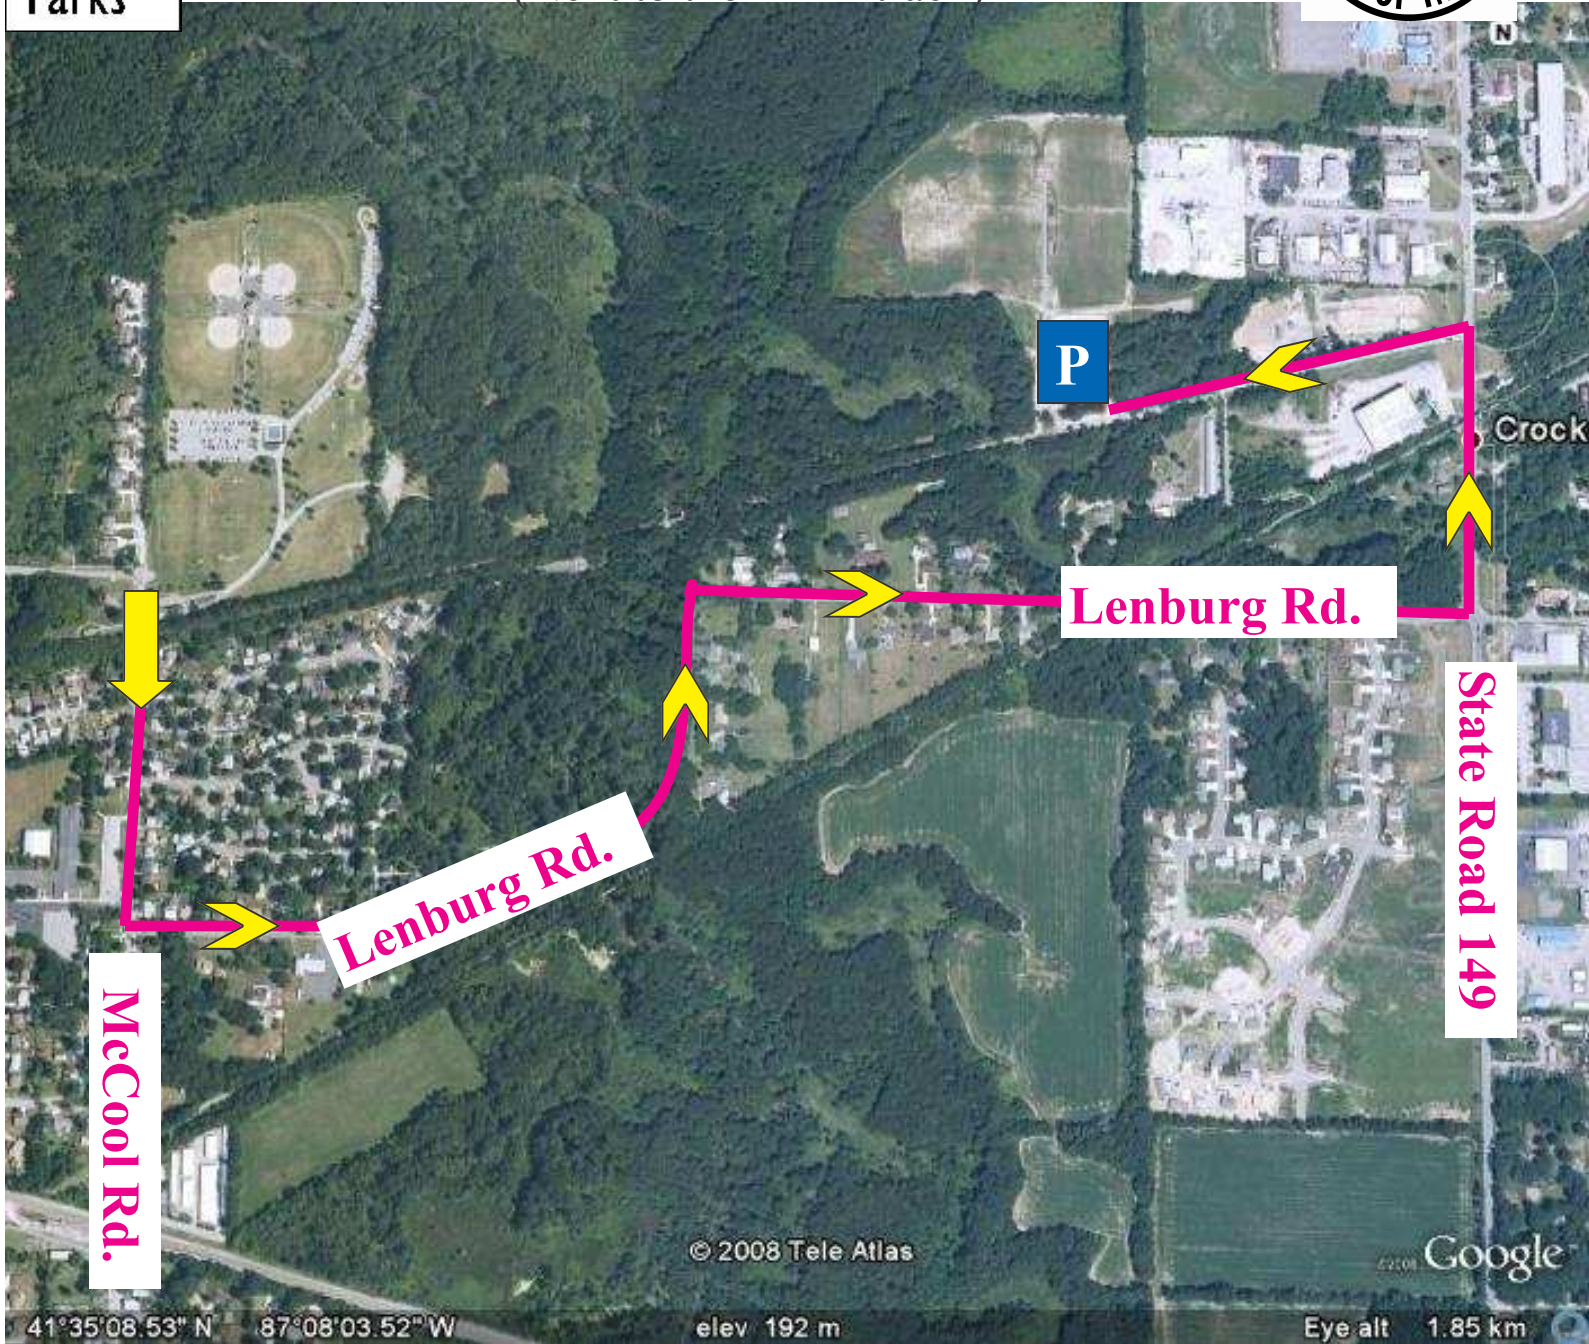

Imagination Glen East - Soccer Complex

Located at 2190 N. State Road 149
(Next to the BMX track)

To new complex from Imagination Glen West (corner of McCool & Portage Ave.)

- Drive south to Lenburg Road. Turn left (east)
- Follow Lenburg to State Road 149. Turn left (north)
- Turn left at BMX track (by storage sign)
- You will be driving on a road that turns into the Iron Horse Trail
- The soccer complex will be on your right

P - Parking