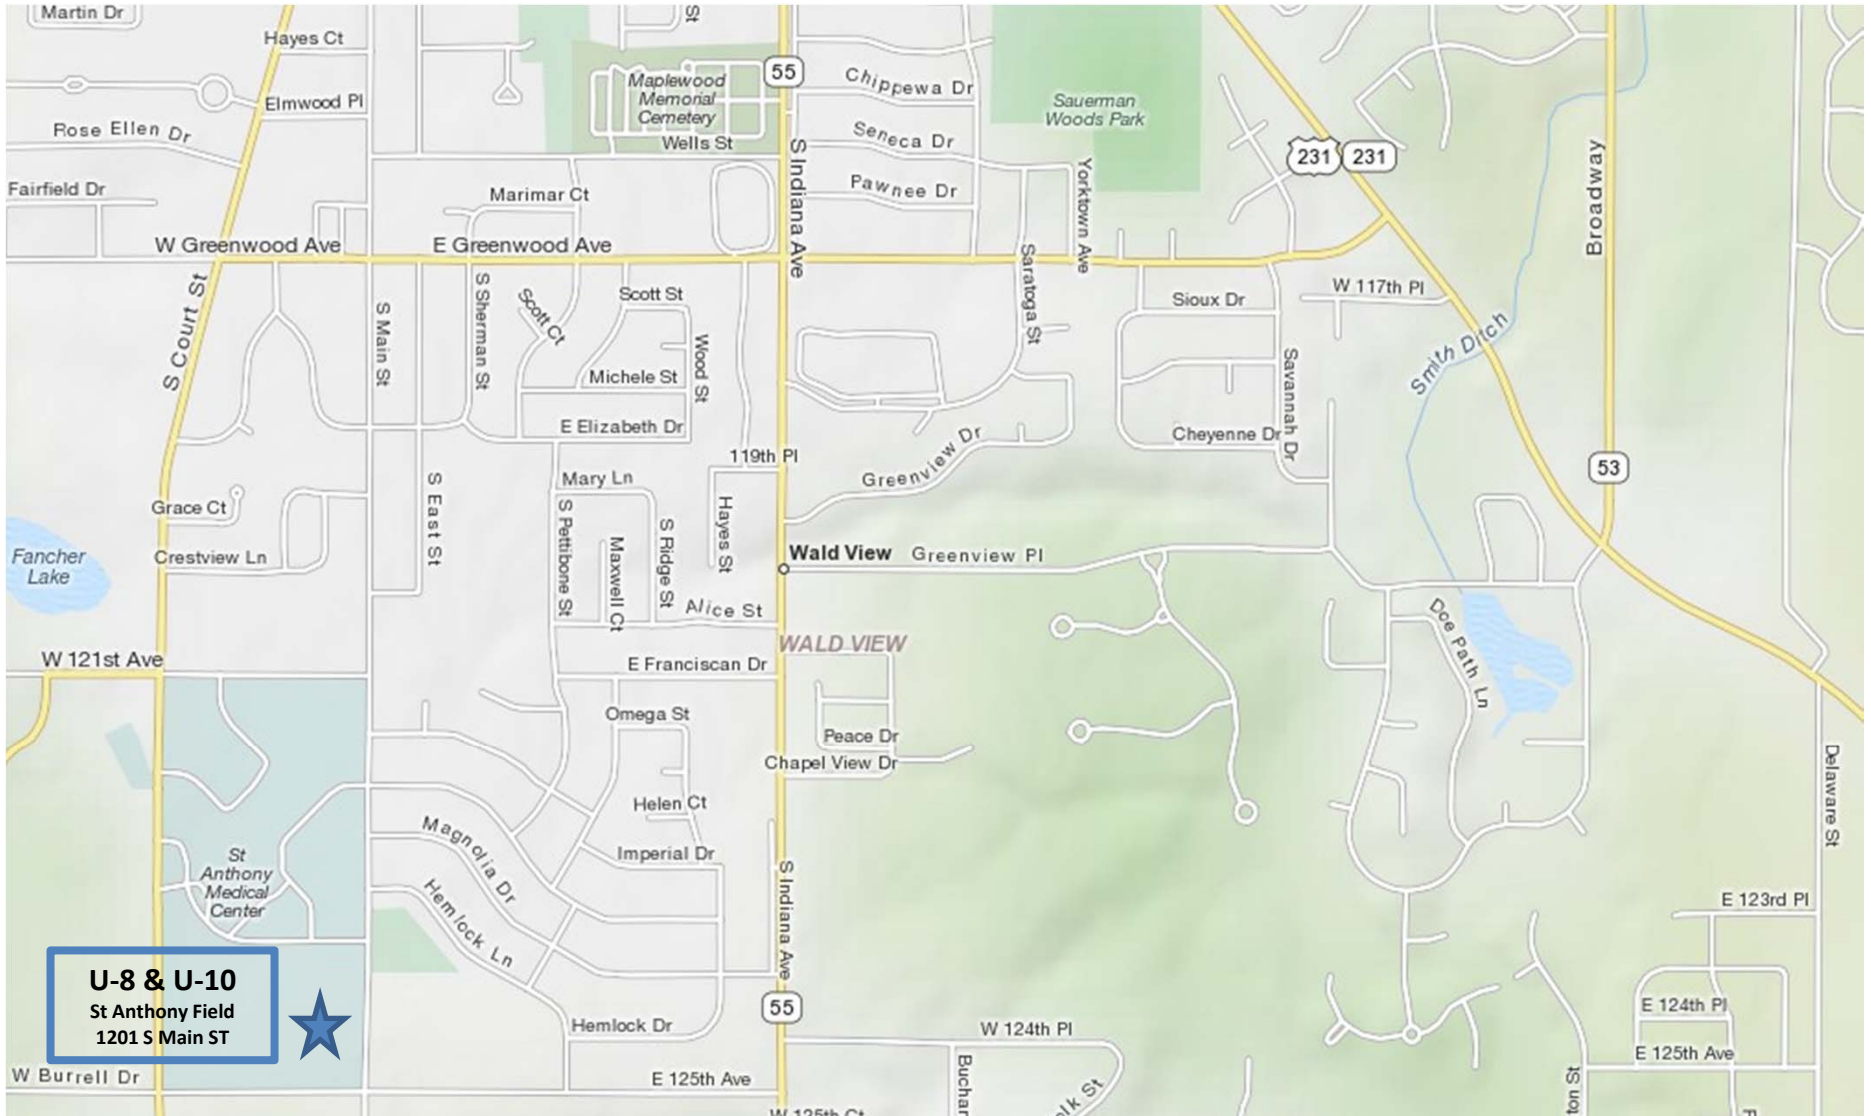

# Crown Point U-8 & U-10 Fields

From I-65, exit 247 and go west on US 231. Continue past 2 stoplights to Greenwood AVE. on left (Turn left). Continue to Indiana AVE (RT 55) Turn Left. Continue South to 125<sup>th</sup> AVE/Burrell DR. (Turn Right) Continue to ST Anthony's Fields on your right. Diagonally across from the Crown Point High School.