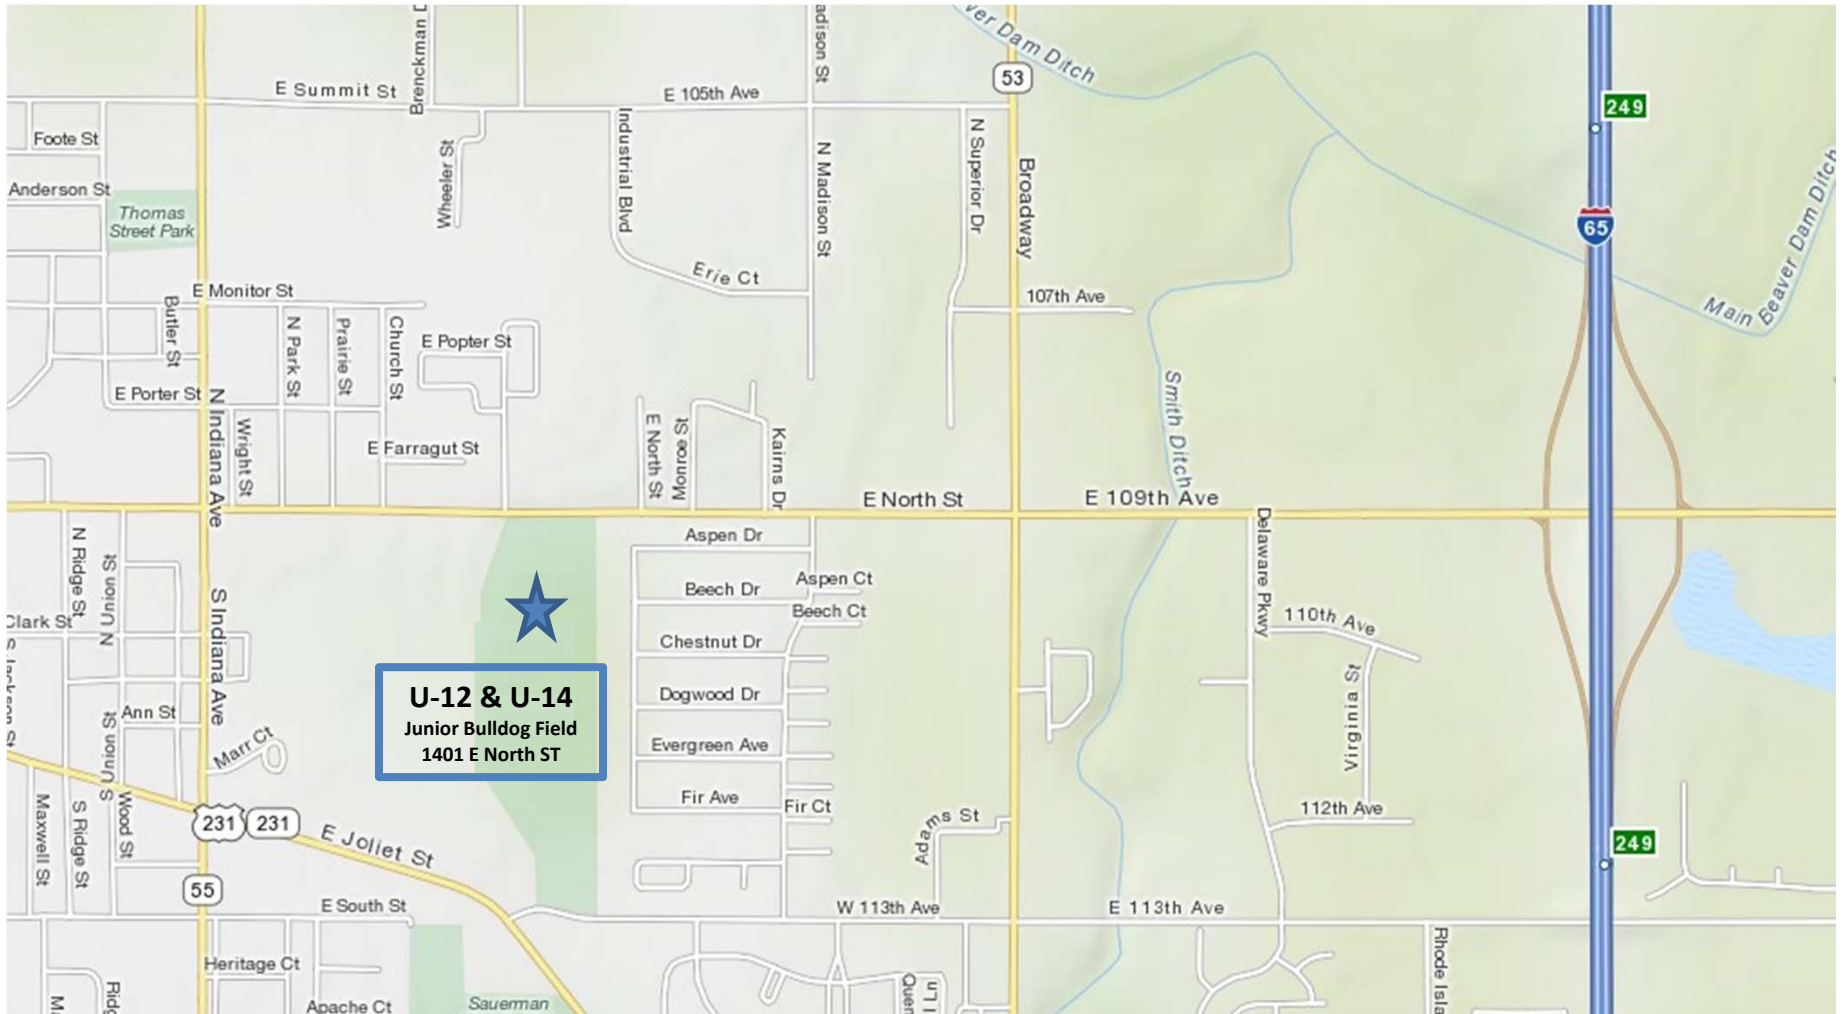

Crown Point U-12 & U-14 Fields

From I-65, exit 249 and go west on 109th ST. 109th ST turns into North ST. Fields are on the south side